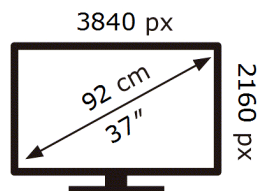

ENERG 

Samsung

S37D702EAU

35 kWh/1000h

ABCDEF **G**

HDR

67 kWh/1000h

2019/2013